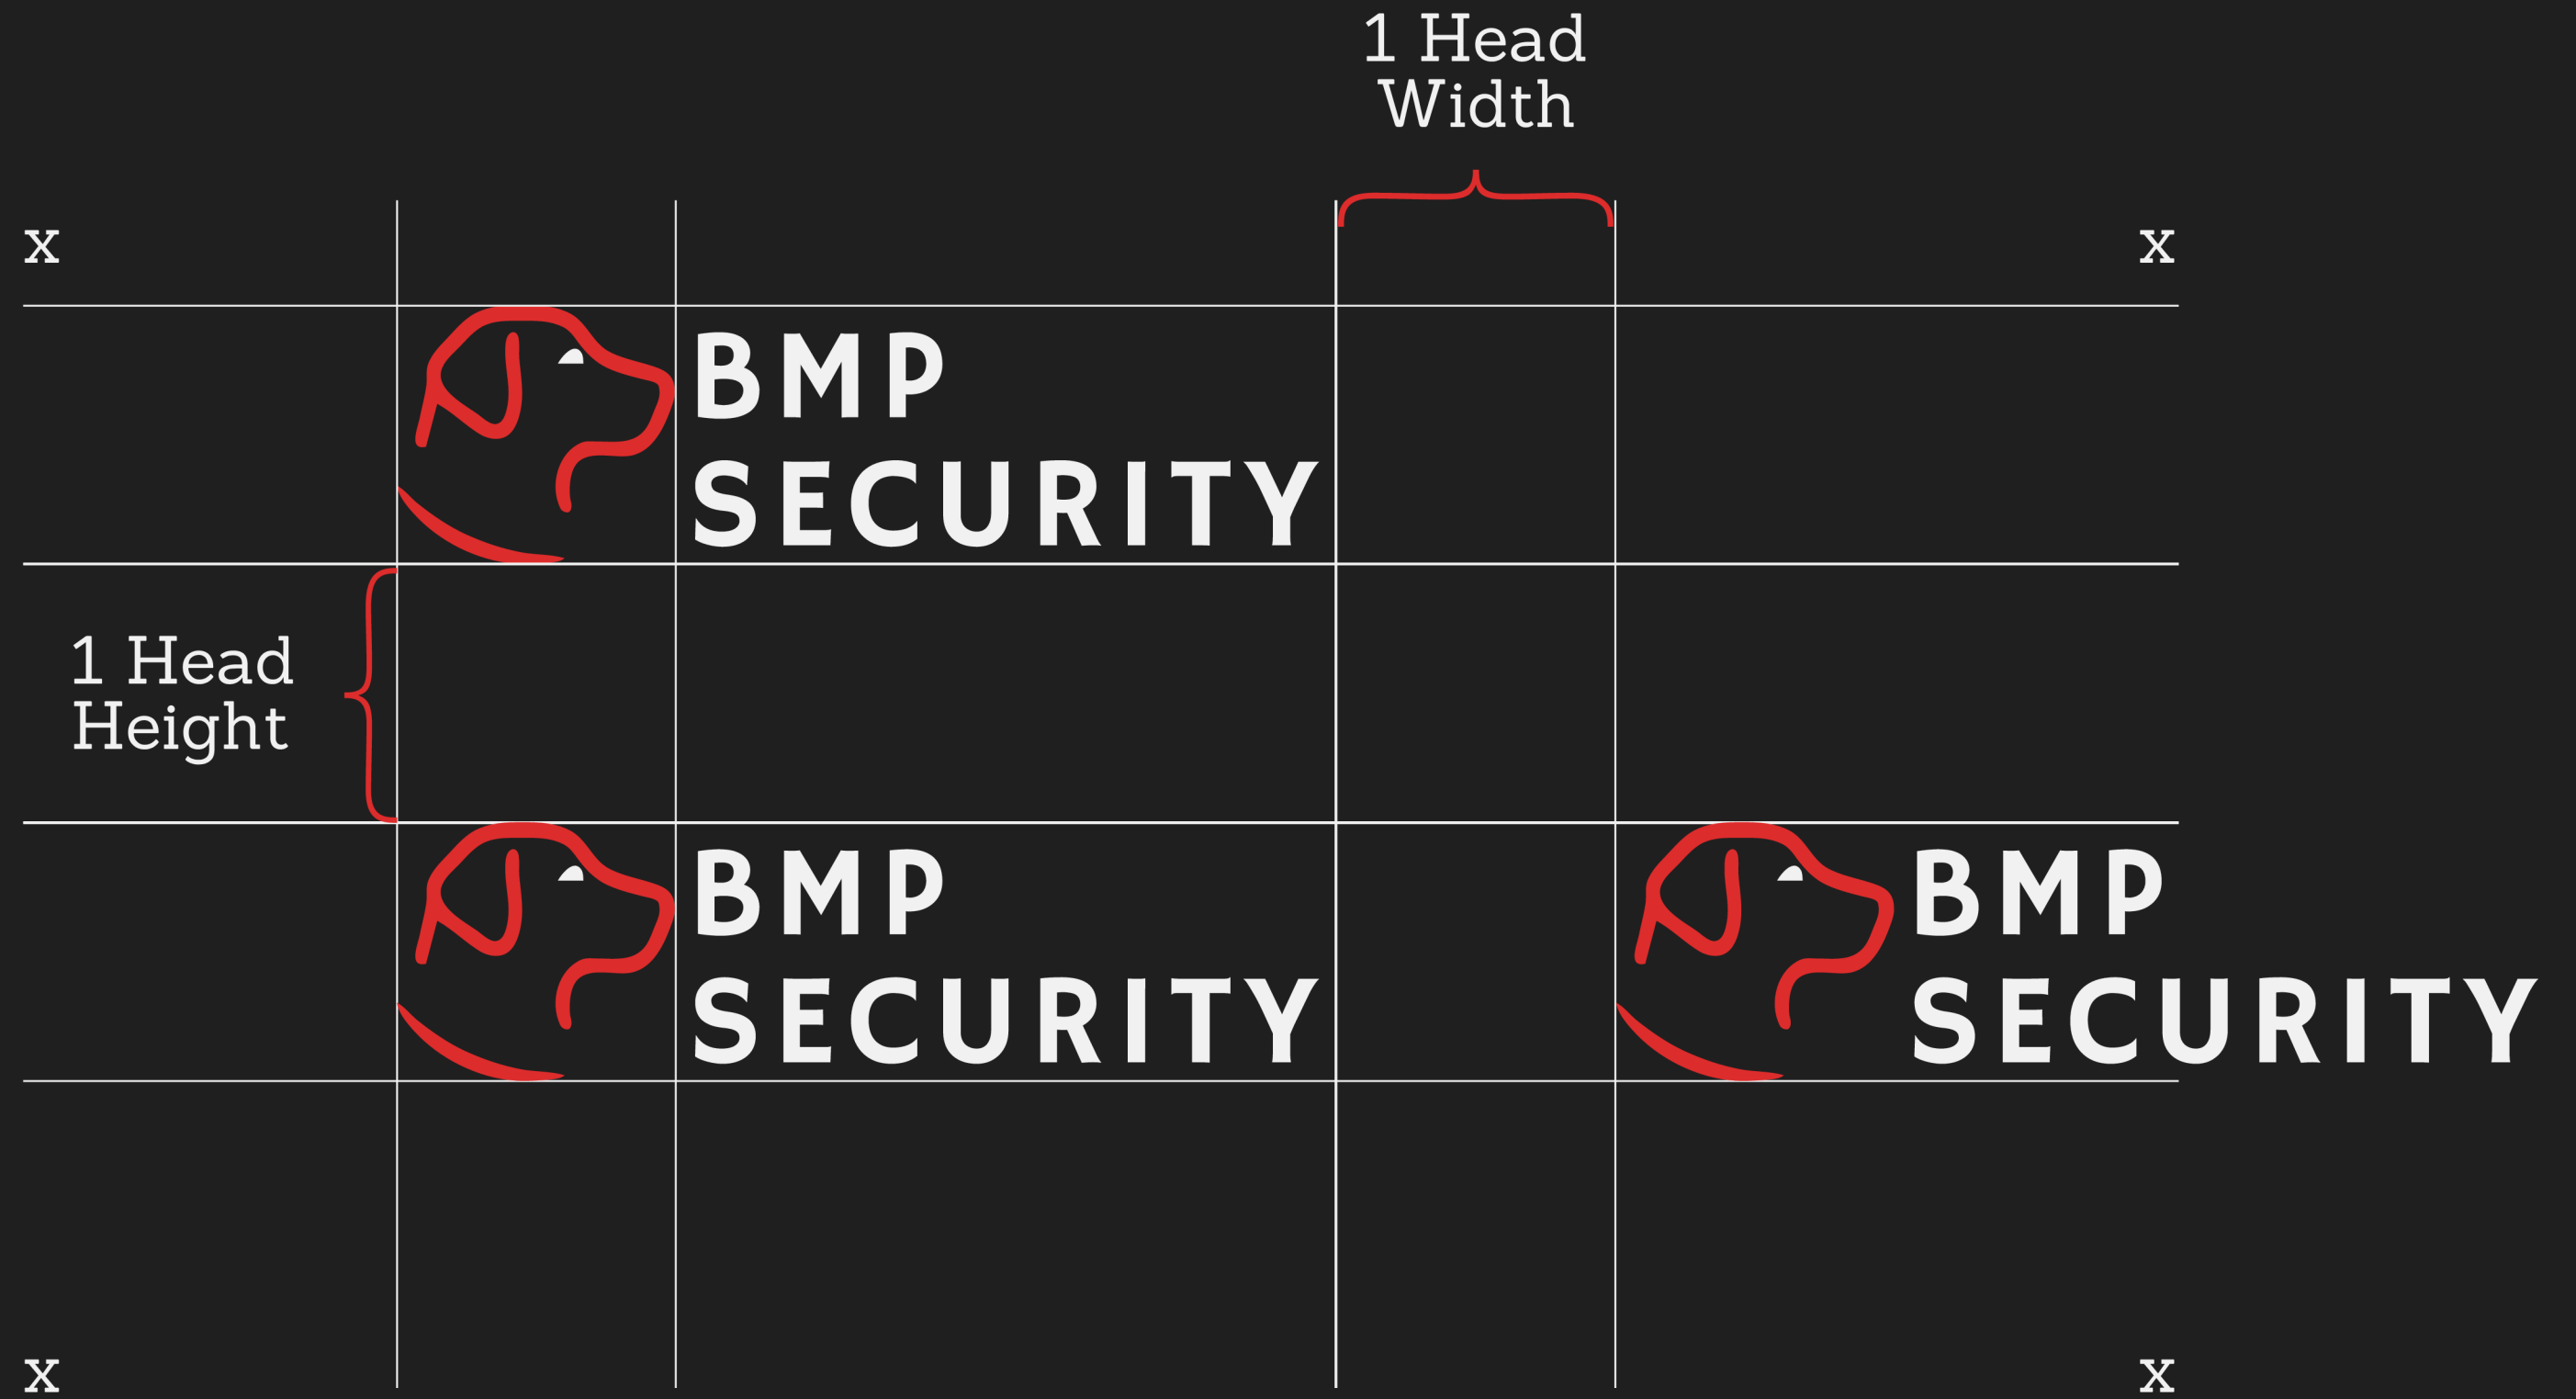

Brand Guidelines

bmpsecurity.com

press@bmpsecurity.com

Logo Variations

Horizontal

Stacked
Vertical

Logo Spacing

Logo Margins

Logotype

Alphabet

Aa Bb Cc Dd

Ee Ff Gg Hh

Ii Jj Kk Ll

Mm Nn Oo Pp

Typeface

Hammersmith
One

Numeric & symbols

1234567890

!@#\$%^&*()

BMP SECURITY

Brand Colors

#bd1f1f

Primary

#dd2c2c